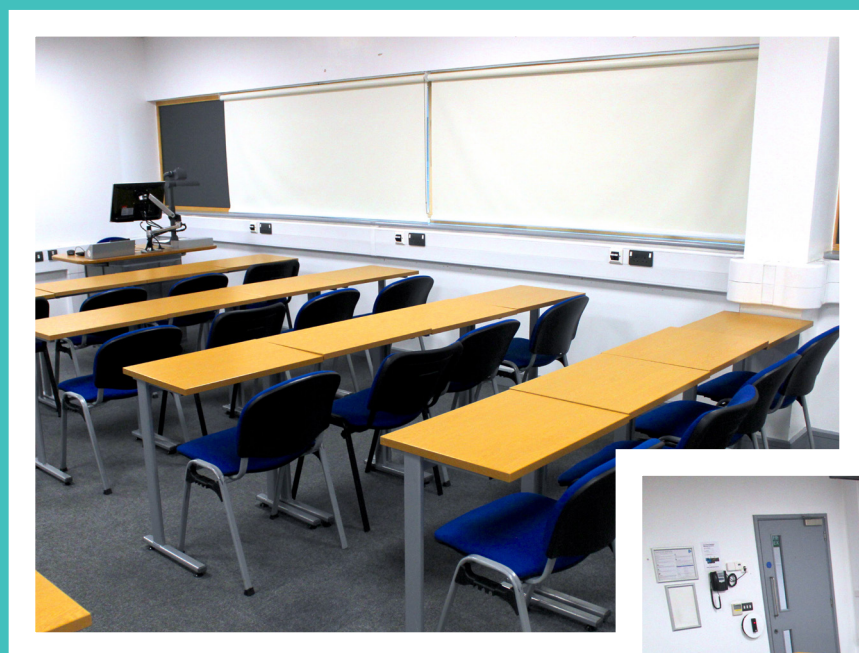

CLASS ROOM

There are 2 classrooms available to hire and both are equipped with AV facilities such as whiteboards, visualisers and PC/Projection system. These rooms are ideal for training/workshop sessions, presentations, meetings or any event requiring an academic environment. Catering, such as teas, coffees and sandwich lunches can be served in these rooms.

Features

- Wi - Fi
- Full AV
- Disabled Access
- Air conditioning
- Catering & Hospitality packages available

Capacity

- 1 - 35

Welcome

- Conferences
- Presentations
- Workshops
- Lectures

Space

- 1 room 8x8m
- 1 room 9x7m