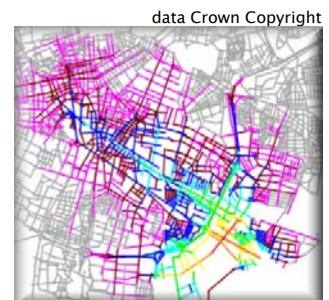

15:15 SpaceSyntax analysis of ASB in Newham

15:45 Round-table discussion on implications of findings

16:30 Close and further networking

Anti-social behaviour 'hot spots' in relation to licensed establishments