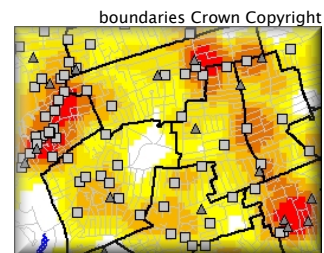

12:30 Registration

12:45 Lunch

13:30 Introduction & background

13:35 Examples of designing out ASB in Tower Hamlets

14:00 SpaceSyntax analysis of ASB in Tower Hamlets

14: 35 Coffee Break

14:50 Examples of designing out ASB in Newham

15:15 SpaceSyntax analysis of ASB in Newham

15:45 Round-table discussion on implications of findings

16:30 Close and further networking

Anti-social behaviour 'hot spots' in relation to licensed establishments