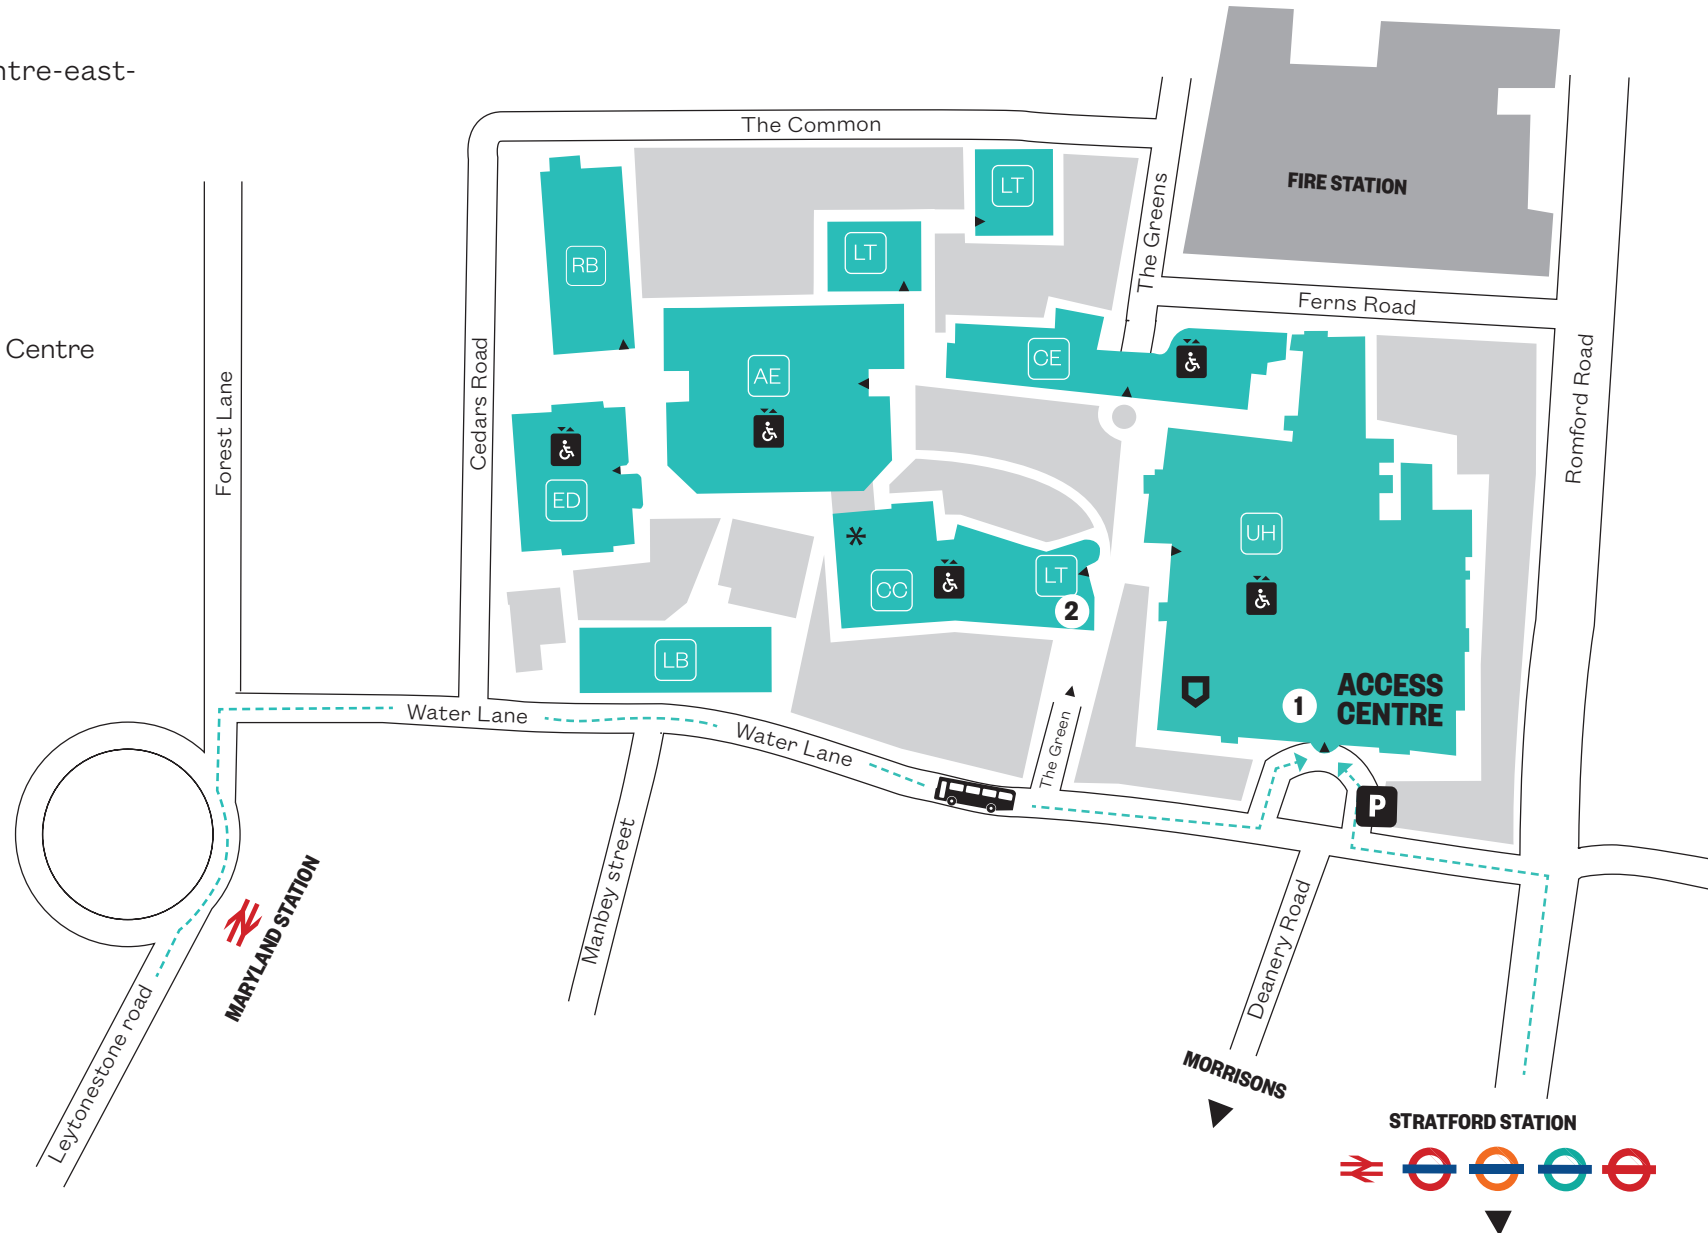

REGIONAL ACCESS CENTRE EAST LONDON

020 8223 4118/4127

racel@uel.ac.uk

uel.ac.uk/regional-access-centre-east-london/make-a-booking

- 1 Security Reception desk
- 2 Main Reception & Security

- AE Arthur Edwards Building
- CC Conference and Computing Centre
- ED Education Building
- LT Lecture Theatre
- RB R Building
- UH University House
- CE Clinical Education
- LB Library

-  Free shuttle bus
-  The Student Support Hub
-  Enrolment Centre
-  Lift
-  Crescent Car Park and Disabled Parking Bay

REGIONAL ACCESS CENTRE EAST LONDON

The Access Centre is located at the University of East London Stratford Campus and can be reached **via Stratford Station which is in Zone 2/3.**

-  Central and Jubilee lines
-  Overground
-  DLR
-  Mainline Station
-  Bus Station
Buses 25 (Ilford) and 86 (Romford) stop directly outside the University (3 stops from Stratford Station)

WALKING DIRECTIONS FROM STRATFORD STATION:

1. Exit Stratford Station and cross the Great Eastern Road to enter Stratford Shopping Centre.
2. Walk straight ahead through the centre until you see the exit with a McDonald's on your right and a Superdrug on your left.
3. Take the exit.
4. Turn left and walk along Broadway past the stalls and the church.
5. Cross the road on your right hand side (you will see Stratford Library in front of you).
6. Once you are in front of the library, facing the building, turn right and follow the road around to the left. You are now on Romford Road
7. Follow the road for around 5 minutes and you will see the University of East London on your left.
8. Walk down Water Lane, the entrance to the Access Centre is via the Crescent Car Park on your right
9. Go to the security reception desk and advise them that you are here for an appointment with the Access Centre.