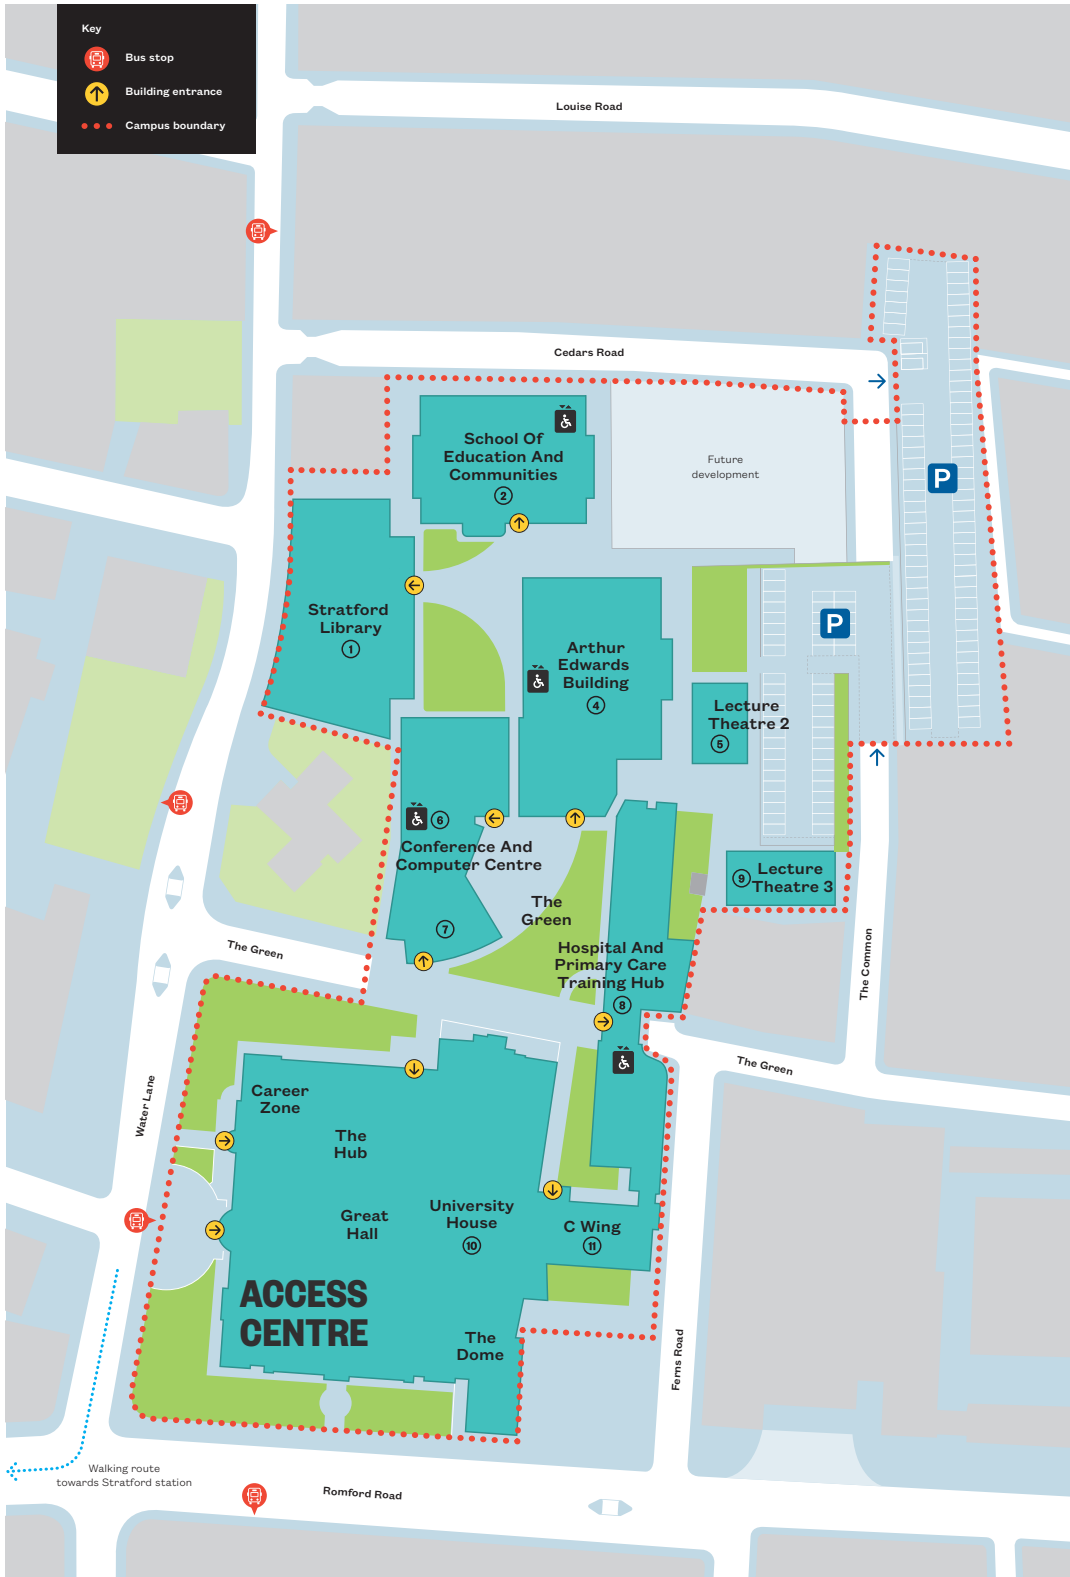

STRATFORD

BUILDING	LOCATION	BUILDING	LOCATION
Arthur Edwards Building	④	Lecture Theatre 3	⑨
C Wing	⑪	Main Reception	⑦
Conference and Computer Centre	⑥	School of Education and Communities	②
Hospital and Primary Care Training Hub	⑧	Stratford Library	①
Lecture Theatre 2	⑤	University House	⑩

REGIONAL ACCESS CENTRE EAST LONDON

020 8223 4118, 07342 190 751, 07857 664 381

racel@uel.ac.uk

uel.ac.uk/regional-access-centre-east-london/make-a-booking

The Access Centre is located at the University of East London Stratford Campus and can be reached **via Stratford Station which is in Zone 2/3**

 Central and Jubilee lines

 Overground

 DLR

 Mainline Station

 Bus Station

Buses 25 (Ilford) and 86

(Romford) stop directly

outside the University (3 stops

from Stratford Station)

WALKING DIRECTIONS FROM STRATFORD STATION:

1. Exit Stratford Station and cross the Great Eastern Road to enter Stratford Shopping Centre.
2. Walk straight ahead through the centre until you see the exit with a McDonald's on your right and a Superdrug on your left.
3. Take the exit
4. Turn left and walk along Broadway past the stalls and the church.
5. Cross the road on your right hand side (you will see Stratford Library in front of you)
6. Once you are in front of the library, facing the building, turn right and follow the road around to the left. You are now on Romford Road.
7. Follow the road around for 5 minutes and you will see the University of East London on your left.
8. Walk down Water Lane, till you see a short road on your right called The Green. Walk down this road and at the bottom, you will find the Main Reception entrance to the University on your left.
9. Go to the reception desk and advise them that you have an appointment with the Access Centre.