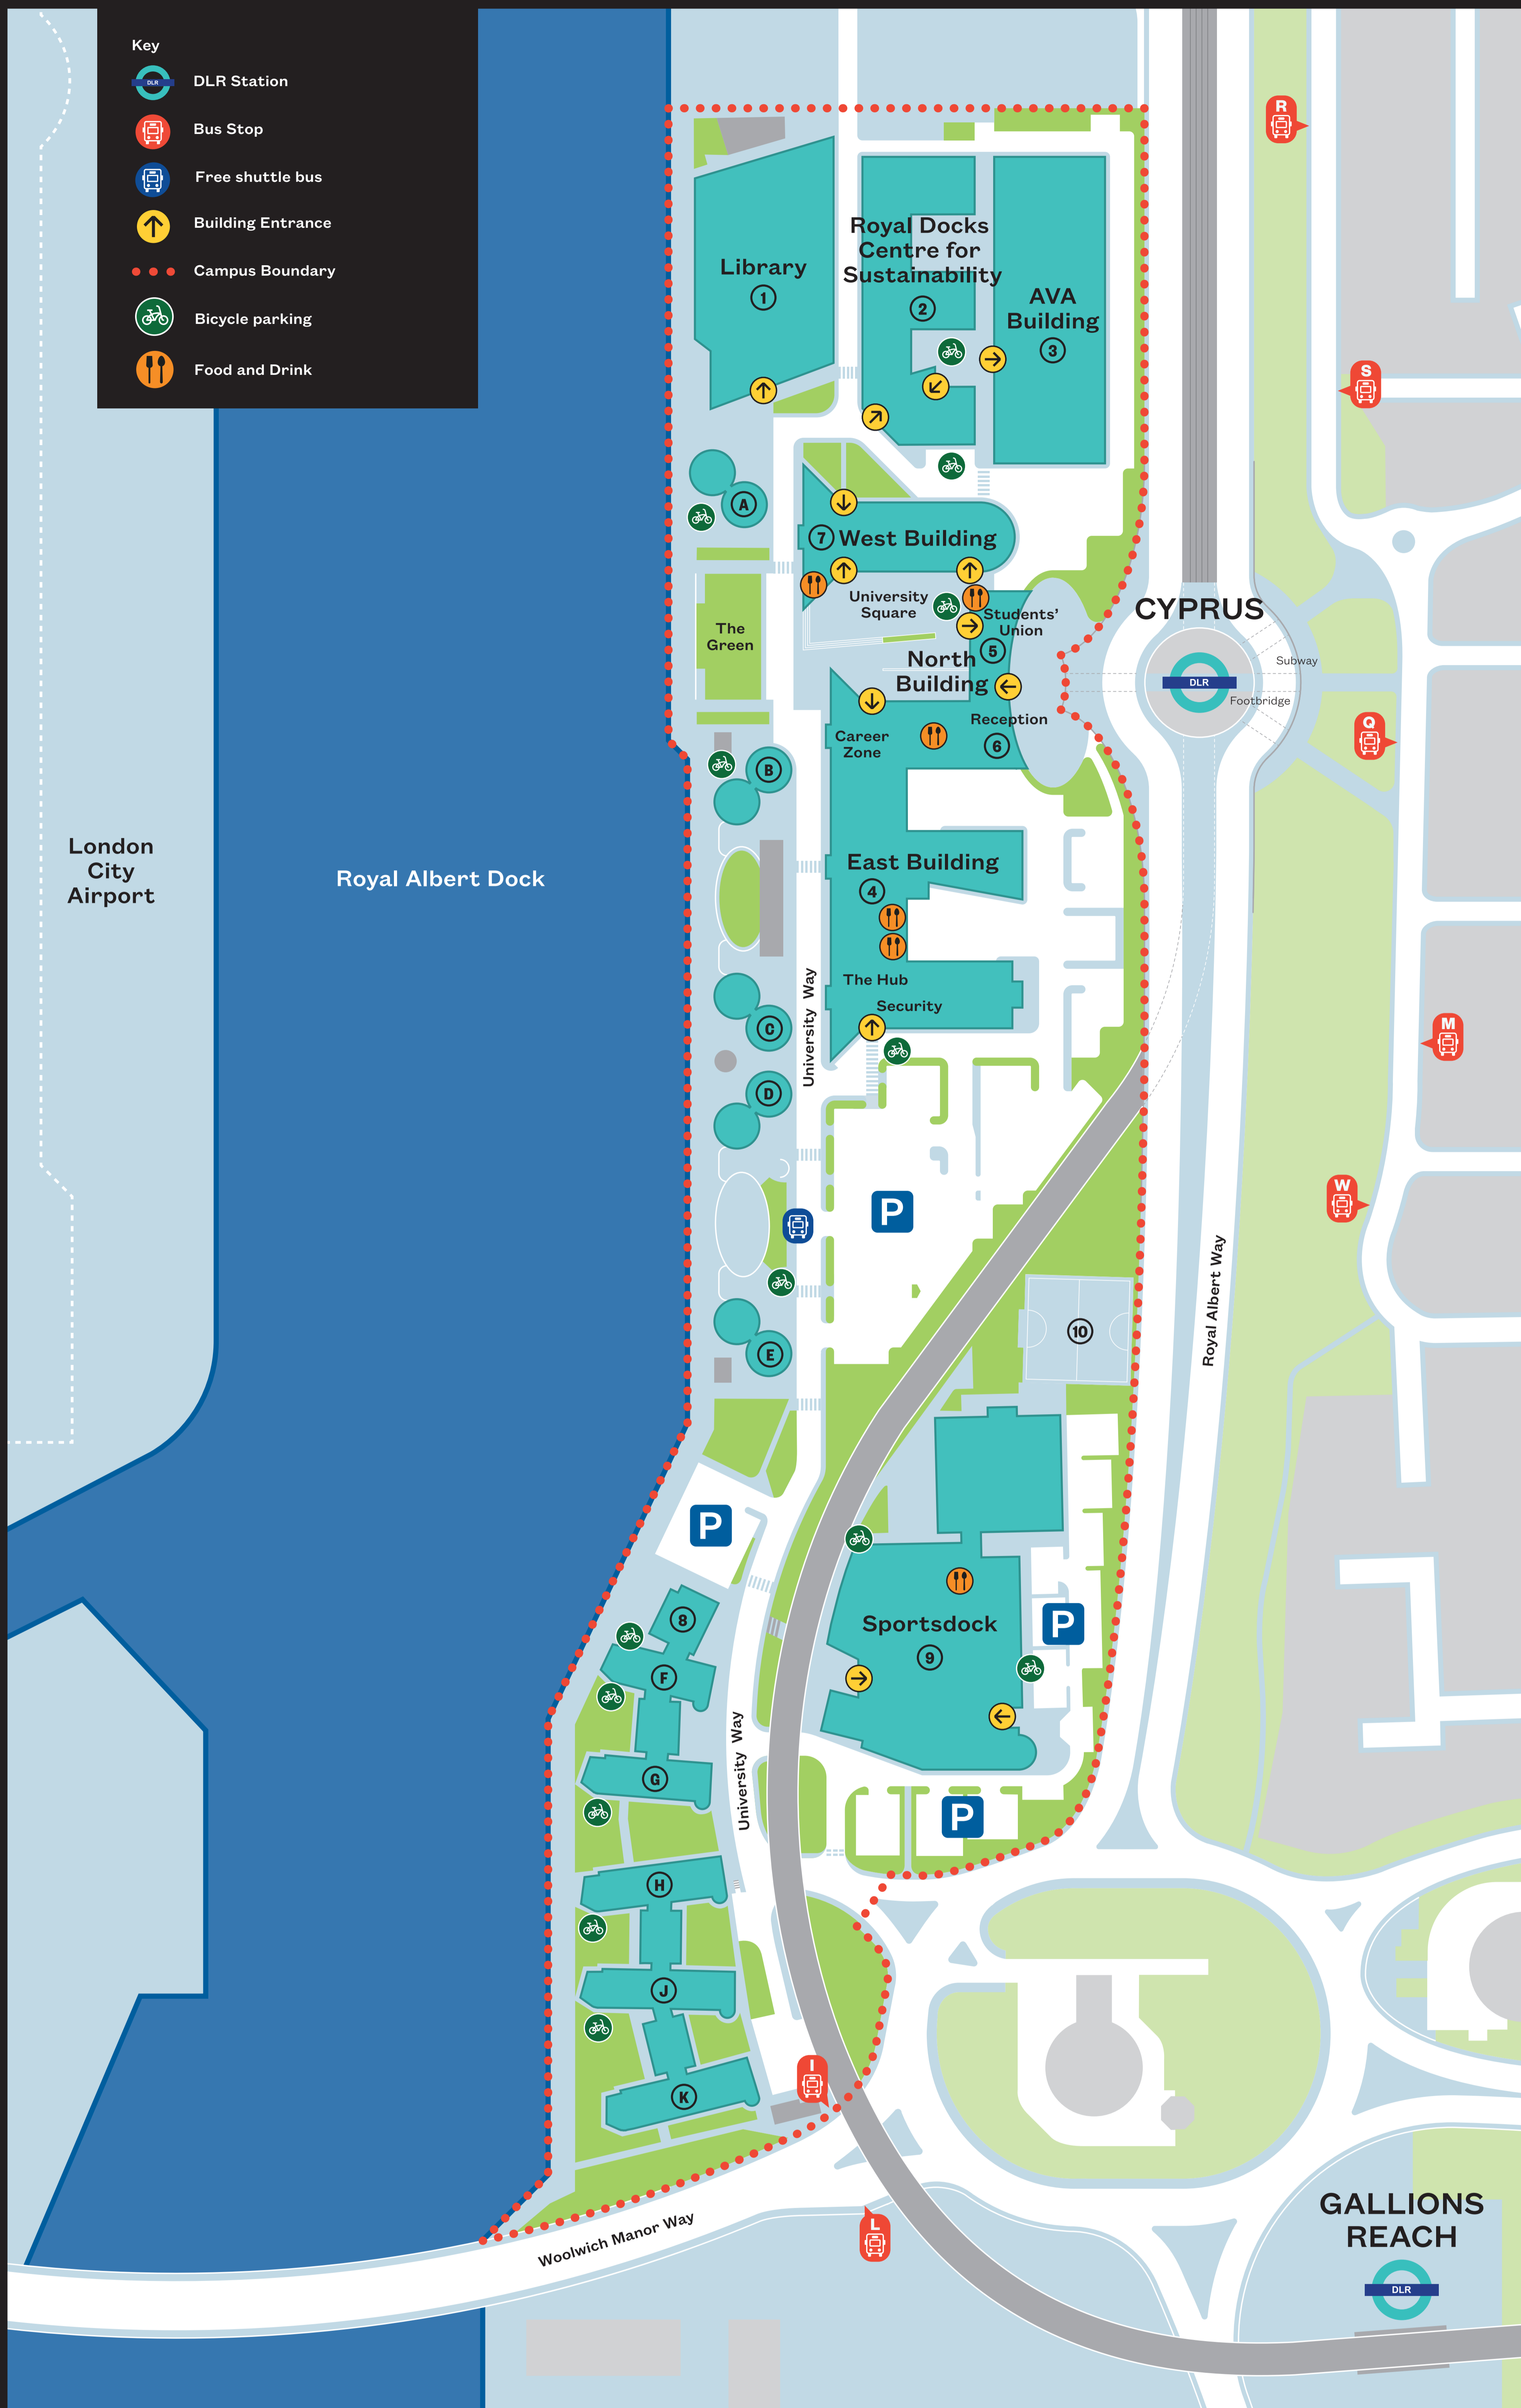

# UNIVERSITY OF EAST LONDON DOCKLANDS CAMPUS

BUILDING	LOCATION	BUILDING	LOCATION	BUILDING	LOCATION
Aqua East	⑧	Reception	⑥	Jamilah House	🏠 ④
AVA Building	③	SportsDock	⑨	Kwame House	🏠 ⑤
Docklands Library	①	Sports Pitch	⑩	Longbridge House	🏠 ⑥
East Building	④	West Building	⑦	Marley House	🏠 ⑦
Royal Docks Centre for Sustainability	②	Ailsa House	🏠 ①	Redbridge House	🏠 ⑧
North Building	⑤	Clare House	🏠 ②	Shepherd House	🏠 ⑨
		Felix House	🏠 ③	Templars House	🏠 ⑩